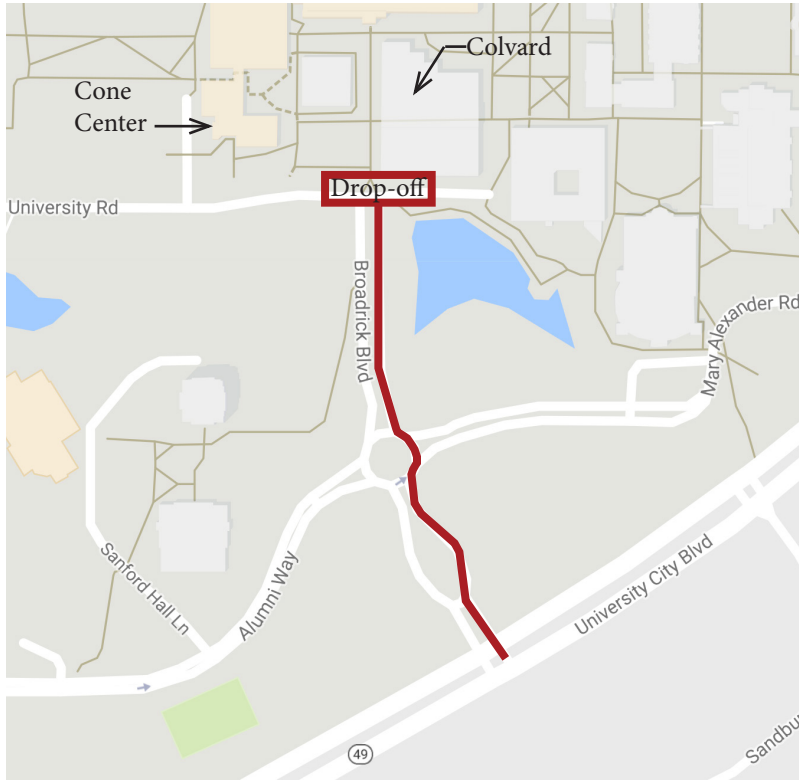

# Maps & Directions

9201 University City Blvd.  
Charlotte, NC 28223

Use main entrance from University City Boulevard. Proceed straight through roundabout, to drop off location in front of Colvard Building.

Follow signs to TEAM+ event location in the Cone University Center. The event will be held in the Lucas room.

(see Map left, image below)

Busses should then proceed to parking in Lot 27. The back half of the parking lot will be designated by cones. Busses should park across the spaces, leaving the drive lane open. (see Map below)

Transportation will be provided for drivers to the Cone Center after parking, and to parking before pick up.

Pick up will be in the same location as drop off. Pick up will be staged, two busses at the time.